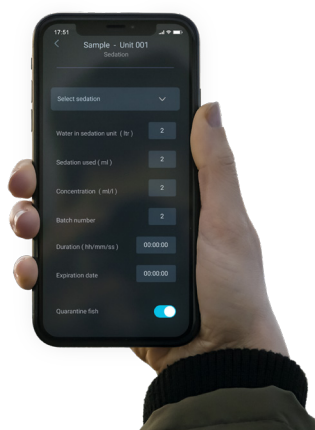

Developed solely on customer feedback.

Our app is developed solely on feedback from our valued pilot customers. This means that all functionality, colours, icon size, texts and buttons are optimized and will work as they should regardless of challenging environment or weather conditions.

The app also differentiates its setup between land-based and sea-based locations, implying that land-based users will not be bothered with lice and cleaner fish registrations.